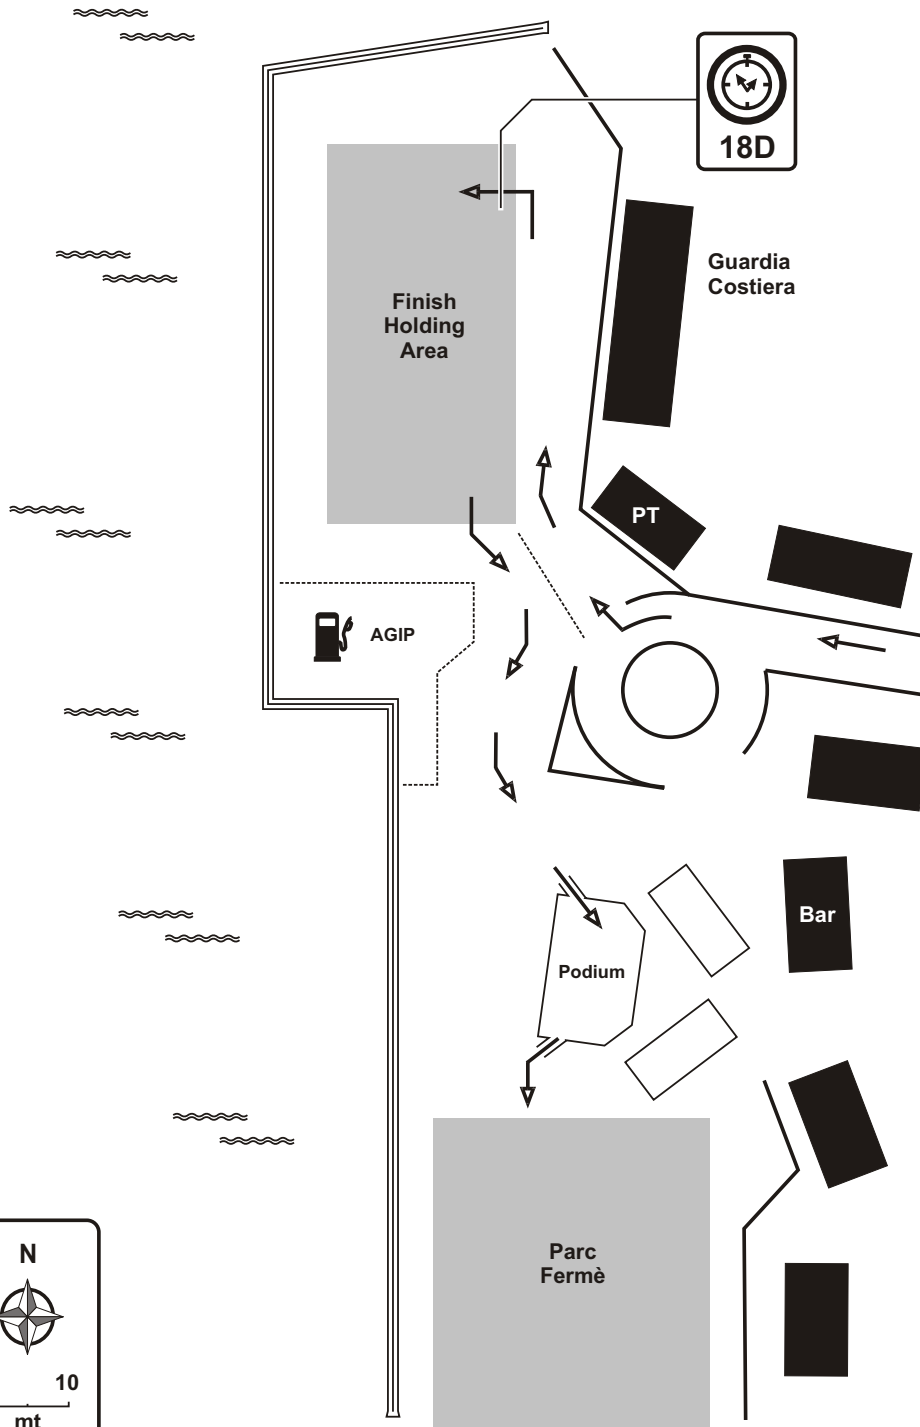

PORTO CERVO

Cerimonial Finish

Ceremonial Finish

N41 08 07.4 E9 32 13.5